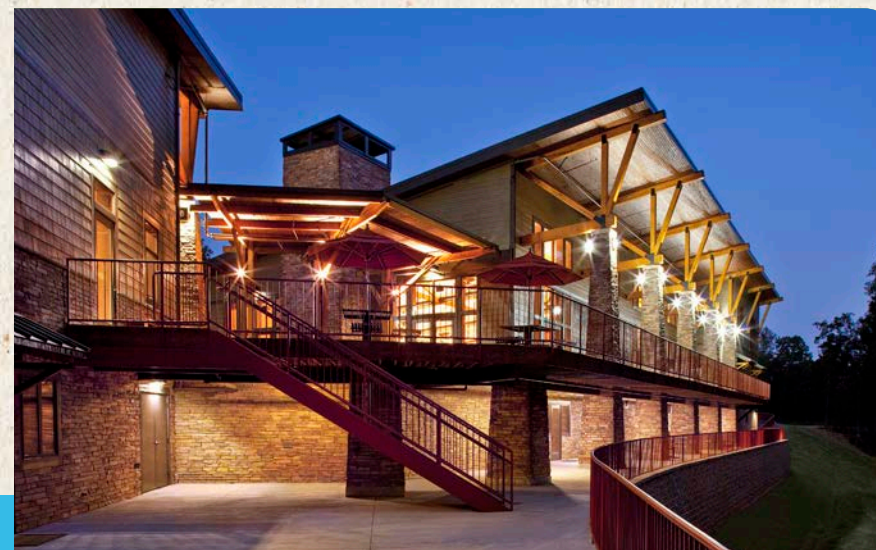

A GREAT PLACE TO RETREAT

Located just 35 minutes north of Greenville, Pleasant Ridge Camp & Retreat Center is an ideal venue for corporate, church, and school groups. The facility offers overnight accommodations, food service, ropes courses, team development, meeting space, and the chance to get outdoors. It's also a beautiful place for weddings, receptions, and other special events. Pleasant Ridge is also home to Camp Spearhead and Camp Courage.