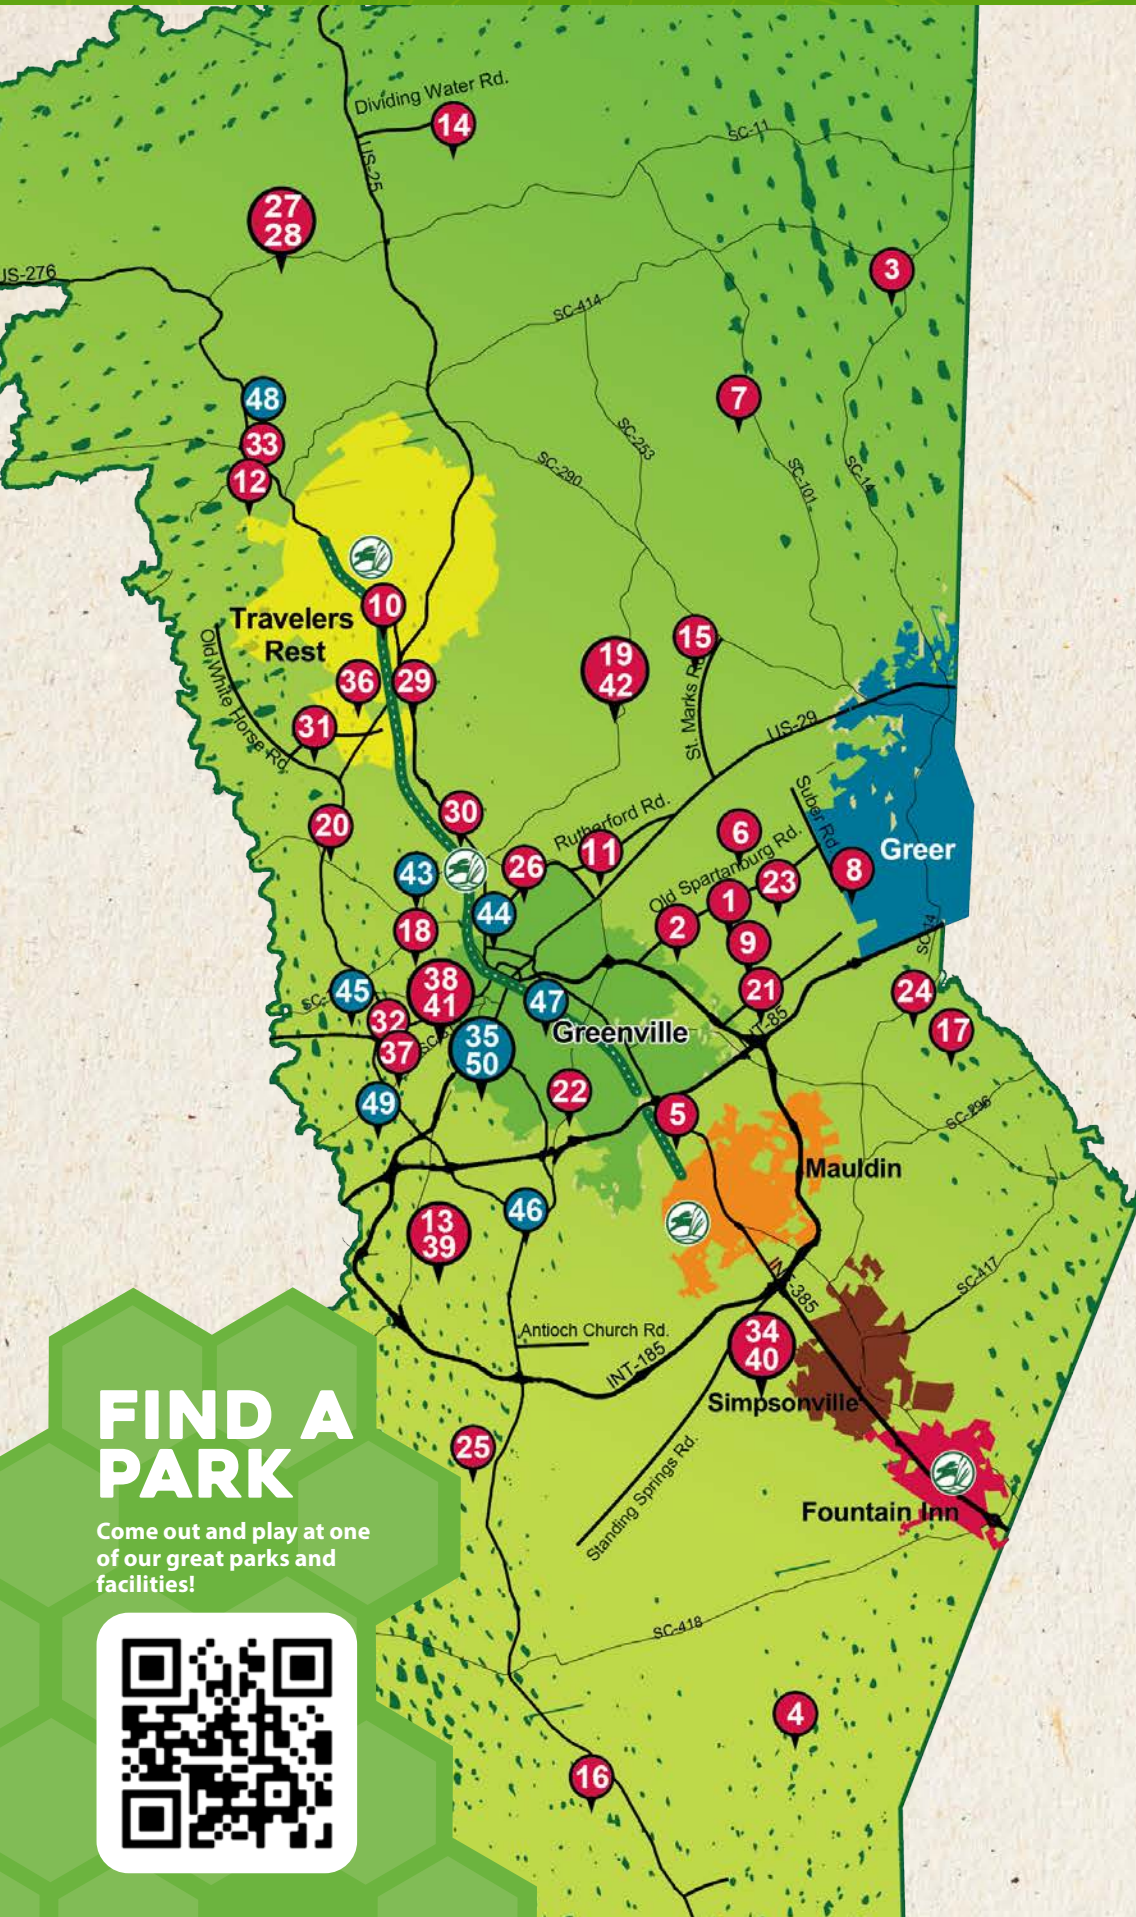

2024 PARKS & REC GUIDE

your map to Greenville County Rec

GREENVILLE
CountyRec
PARKS • RECREATION • TOURISM

Creating community through people, parks and programs.

FIND YOUR PARK

PLAY IN YOUR NEIGHBORHOOD

FIND A PARK

DISCOVERY ISLAND

Float, surf, and slide at Discovery Island with the body slide, tube slide, Flowrider, lazy river, water playground, shade huts, and delicious concessions. Located at Southside Park.

OTTER CREEK